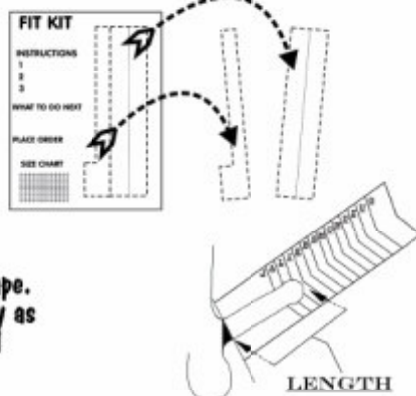

FIT KIT™

Does Size Really Matter? When it comes to condoms, the answer is yes. Introducing They-Fit Condoms, featuring 55 different sizes to ensure maximum comfort and security. To find your ideal condom, follow the instructions below to measure your Johnson and identify your custom size.

INSTRUCTIONS:

1 Cut on dotted lines to remove and separate alphabetical length measurement from numeric width measurement.

2 Crease length measurement strip down center to create a V-like shape. Place erect penis down center only as far as condom would unroll to find your letter.

3 Next, wrap numeric fit strip around middle of erection to find your corresponding number.

WHAT TO DO NEXT:

Refer to the Fit Kit Chart below to find your individual condom size! Your custom fit is shown where your alphabetical length row meets your numeric width column. Please note: your "custom size" as determined by this Kit is a suggested size. You may want to choose a slightly different size based on your individual preference.

MEASURE LENGTH

Please be careful when using this Fit Kit. Watch out for paper cuts! User assumes all risk of bodily injury associated with usage.

PLACE UNDER ERECTION ONLY DOWN AS FAR AS CONDOM WOULD UNROLL